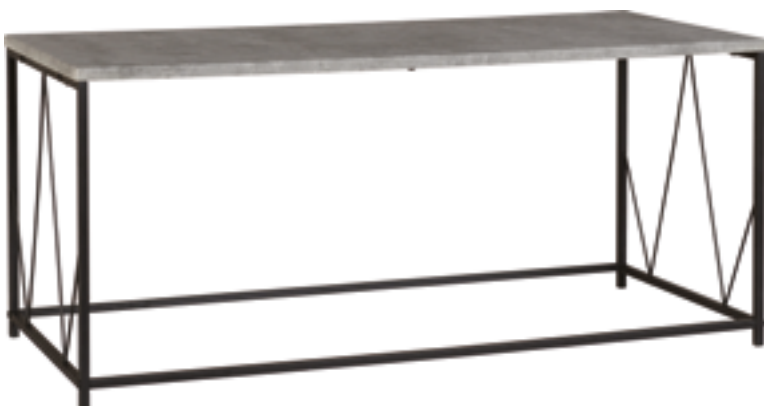

Overall Size: W 1000mm x D 600mm x H 450mm

W 600mm x D 600mm x H 450mm

W 500mm x D 600mm x H 450mm

ATHENS ROUND COFFEE TABLE SET

Concrete Effect/Black
 Diameter 770mm x H 400mm
 Diameter 570mm x H 355mm

ATHENS RECTANGULAR COFFEE TABLE