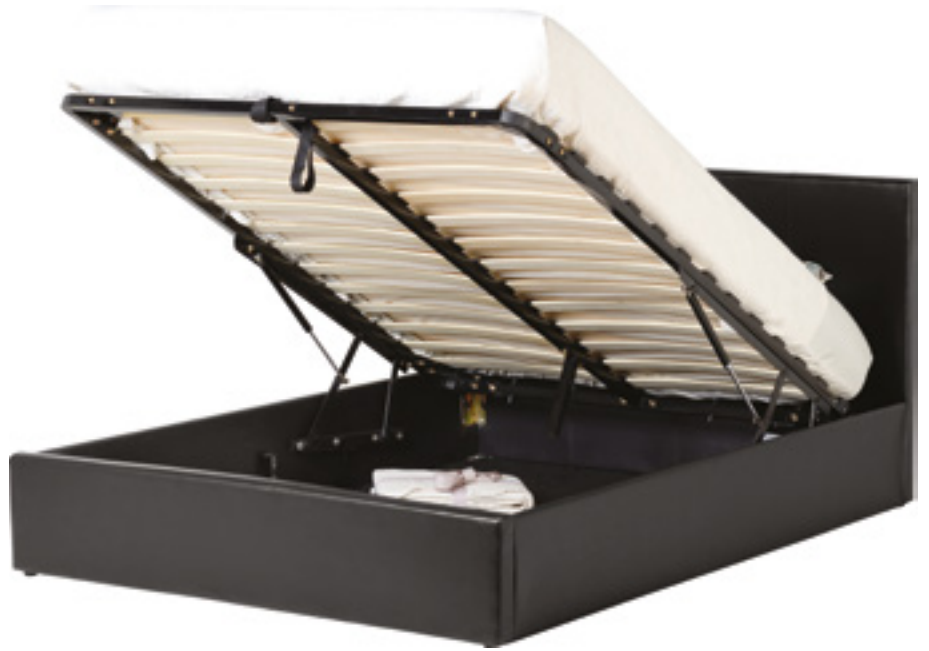

OUR PRADO BEDS FEATURE A METAL FRAME AND CENTRE RAIL WHICH MAKE THE BED MORE STURDY AND HARD-WEARING

WAVERLEY 5' STORAGE BED

Black Faux Leather

W 1570mm x D 2100mm x H 870mm

WAVERLEY 4' STORAGE BED

Black Faux Leather