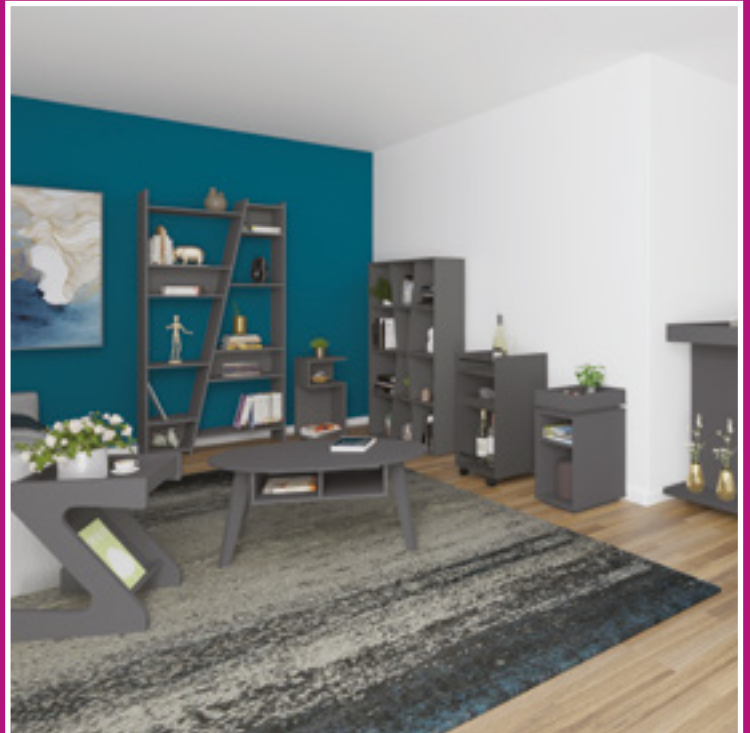

Naples

Black/Pine Effect

Grey

Oak Effect

White

- Tall Bookcase
- Medium Bookcase
- Breakfast Bar/Drinks Cart
- Mini Bar/Side Table
- Serving Cart/Side Table
- Coffee Table
- Console Table
- Plant Stand/Side Table
- Storage Side Table
- Z Side Table